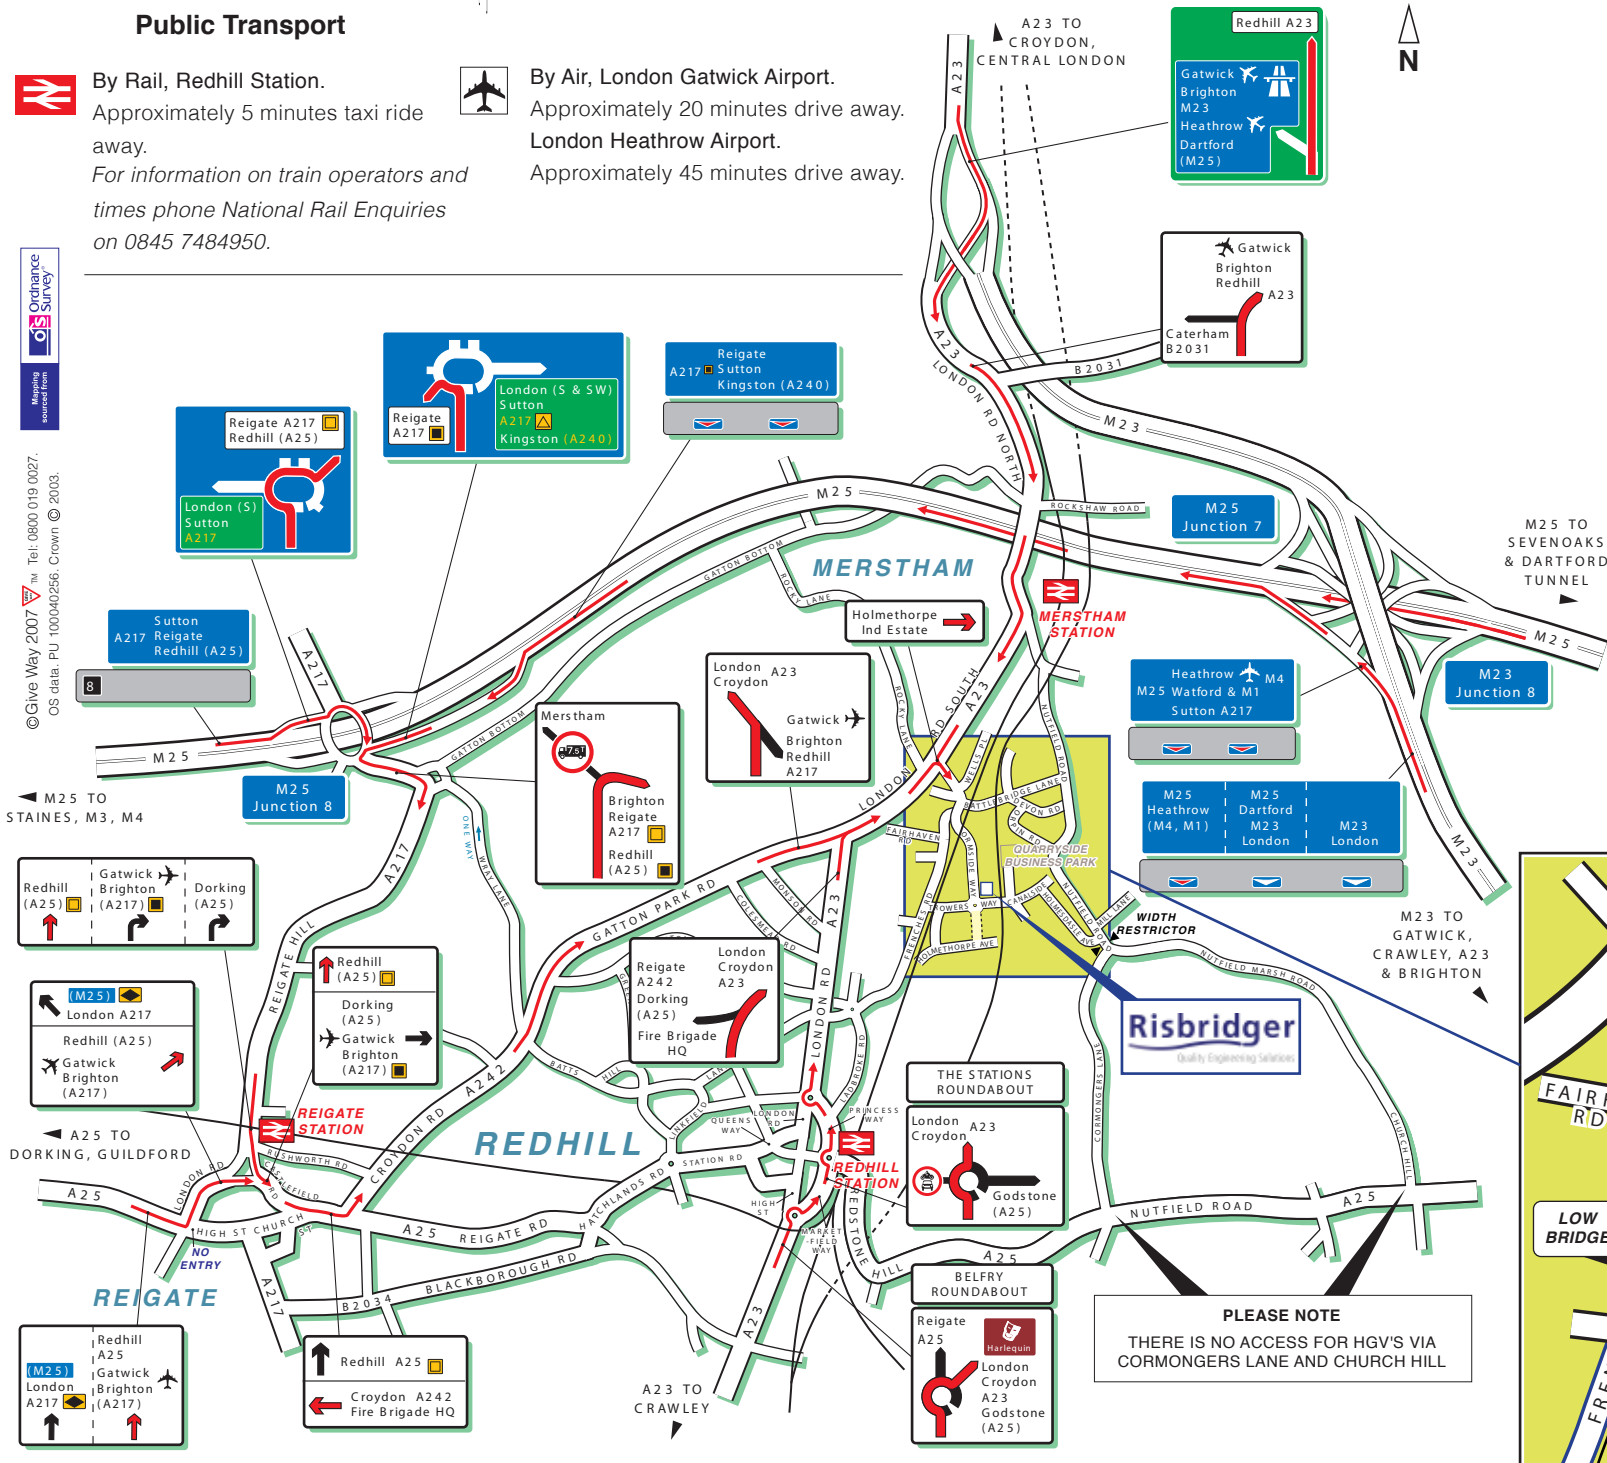

Public Transport

By Rail, Redhill Station.

Approximately 5 minutes taxi ride away.

For information on train operators and times phone National Rail Enquiries on 0845 7484950.

By Air, London Gatwick Airport.

Approximately 20 minutes drive away.

London Heathrow Airport.

Approximately 45 minutes drive away.

Map data sourced from OS Ordnance Survey

© Give Way 2007 Tel: 0800 019 0027 OS data. PU 100040296. Crown © 2003.

PLEASE NOTE
THERE IS NO ACCESS FOR HGV'S VIA CORMONGERS LANE AND CHURCH HILL

Risbridger Ltd.,
25 Trowers Way,
Holmethorpe Industrial Estate,
REDHILL
Surrey. RH1 2LH
T: 08456 442323
F: 08456 442453
Email: info@risbridger.com
web: www.risbridger.com